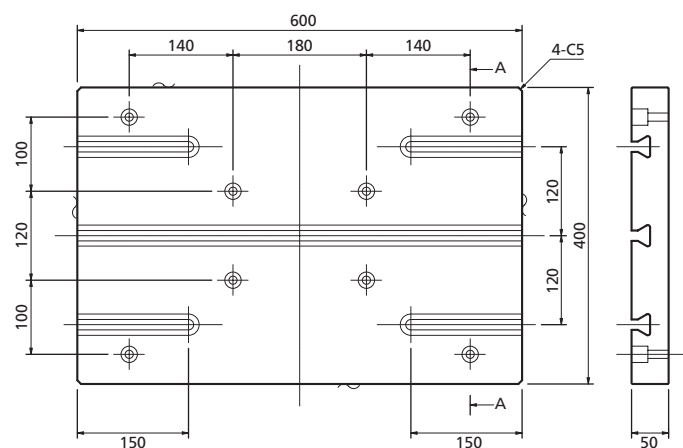

# AQ35L

The masters in linear EDM technology

HighSpeed EDM with up to 2g dynamic response

Side view

Front view

Top view

Working table