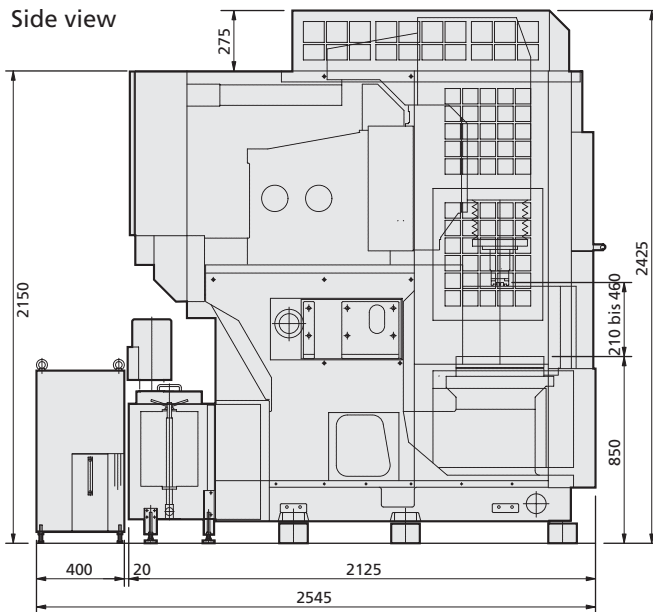

HighSpeed EDM with up to 2g dynamic response

Side view