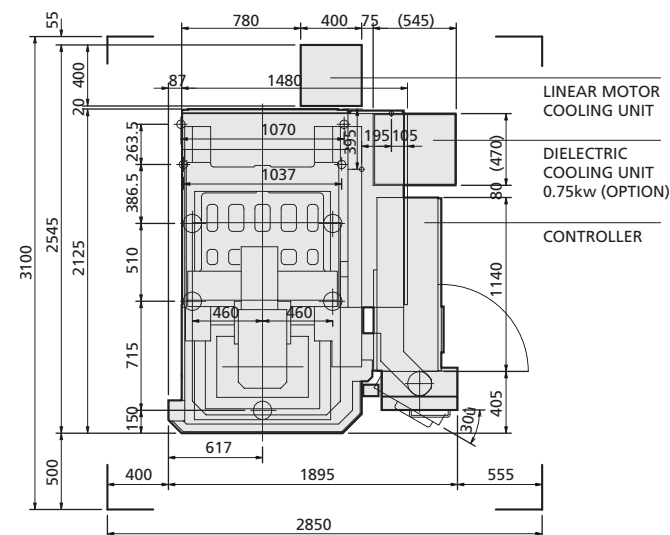

# AQ35L

The masters in linear EDM technology

HighSpeed EDM with up to 2g dynamic response

Side view

Front view

Top view

Working table