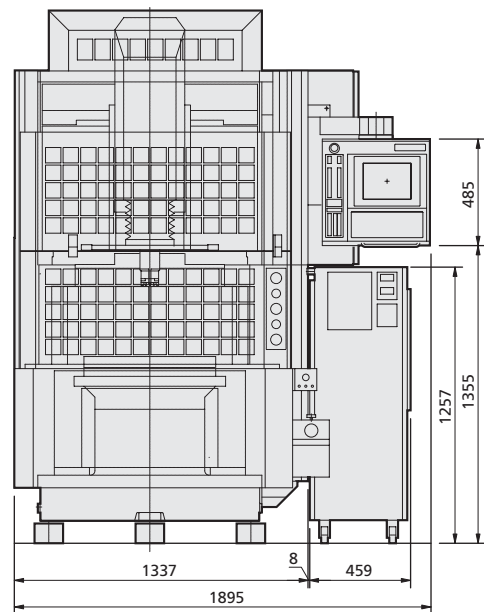

AQ35L

The masters in linear EDM technology

HighSpeed EDM with up to 2g dynamic response

Front view

Working table

CONTACT

Sodick Europe Ltd.
Rowley Drive, Baginton
Coventry, CV3 4LS
United Kingdom
Phone +44(0)2476214314
Fax +44(0)2476305680

Sodick Deutschland GmbH
Zentrale
Robert-Bosch-Str. 30
D - 71106 Magstadt
Phone +49 (0) 71 59 16 76 - 0
Fax +49 (0) 71 59 16 76 - 21

Sodick Contact
E-Mail: europe@sodick.eu.com
Internet: www.sodick.org

Sodick