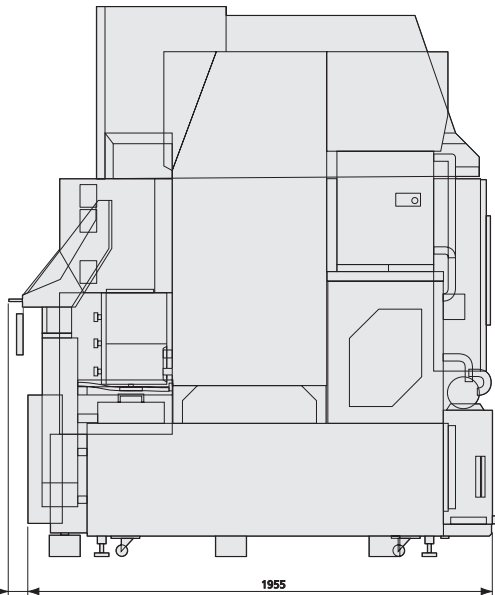

AD3L

Linear motor drive high speed die-sinker EDM

sodick AD3L Die-Sinker EDM

Side view

Front view

Top view

Working table

CONTACT