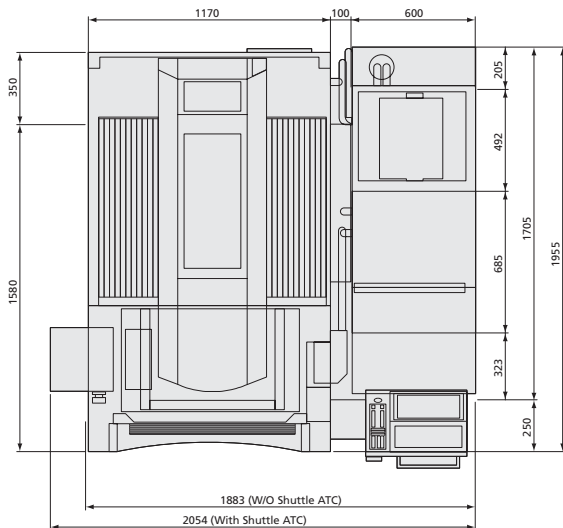

AD3L

Linear motor drive high speed die-sinker EDM

sodick AD3L Die-Sinker EDM

Side view

Front view

Top view

Working table

CONTACT