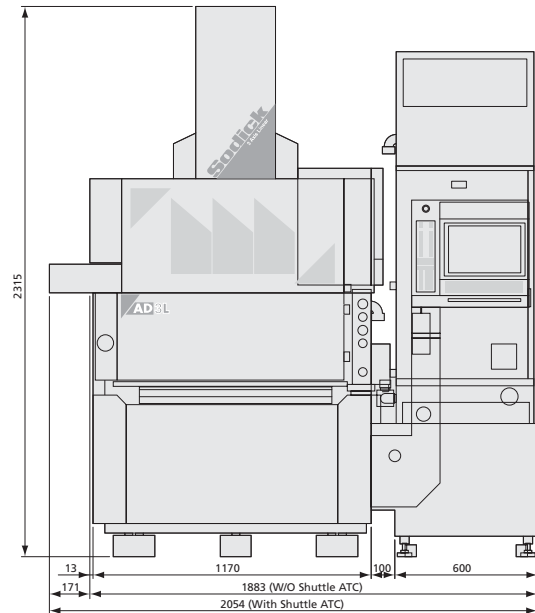

AD3L

Linear motor drive high speed die-sinker EDM

sodick AD3L Die-Sinker EDM

Side view

Front view

Top view

Working table

CONTACT