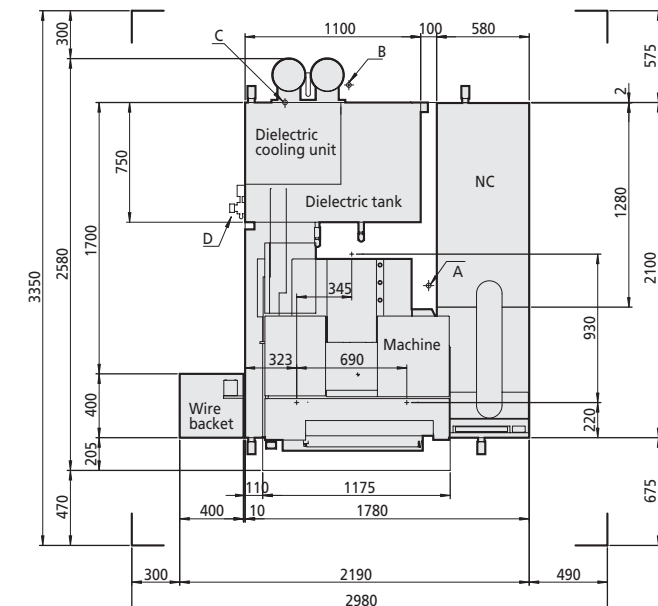

AP200L

The masters in linear EDM technology

ultra-precision – high-tech for Greatest possible accuracy

Side view

Front view

Top view

CONTACT

Sodick Europe Ltd.
Rowley Drive, Baginton
Coventry, CV3 4LS
United Kingdom
Phone +44(0)2476214314
Fax +44(0)2476305680