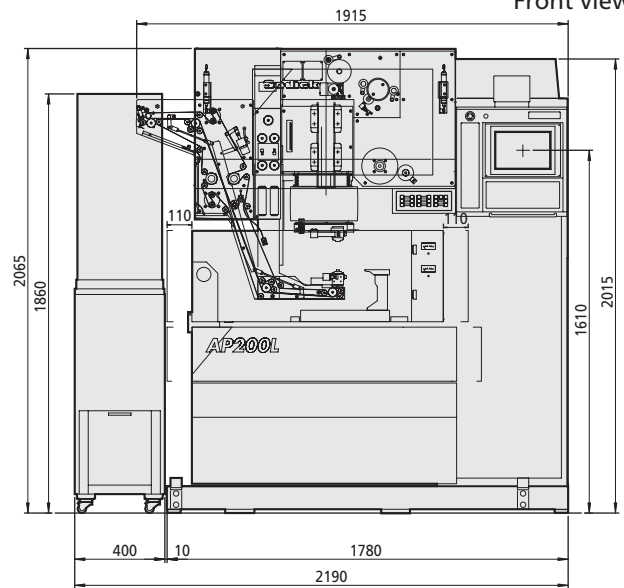

AP200L

The masters in linear EDM technology

ultra-precision – high-tech for Greatest possible accuracy

Side view

Front view

Top view

CONTACT

Sodick Europe Ltd.
Rowley Drive, Baginton
Coventry, CV3 4LS
United Kingdom
Phone +44(0)2476214314
Fax +44(0)2476305680