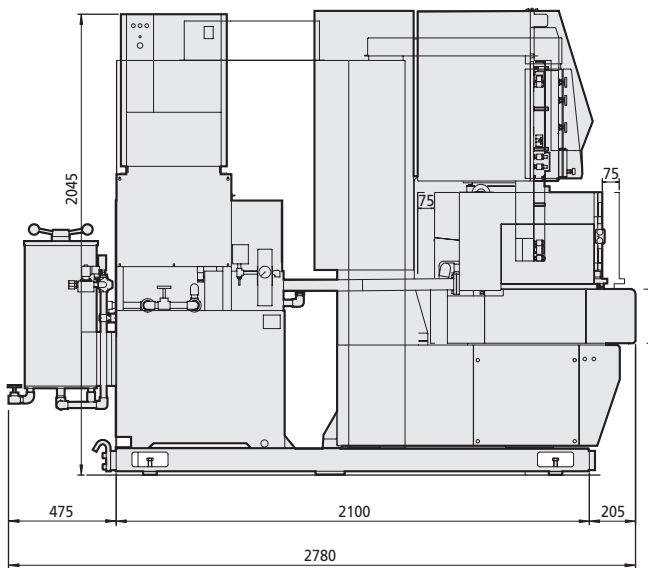

AP200L

The masters in linear EDM technology

ultra-precision – high-tech for Greatest possible accuracy

Side view

Front view

Top view

CONTACT

Sodick Europe Ltd.
Rowley Drive, Baginton
Coventry, CV3 4LS
United Kingdom
Phone +44(0)2476214314
Fax +44(0)2476305680