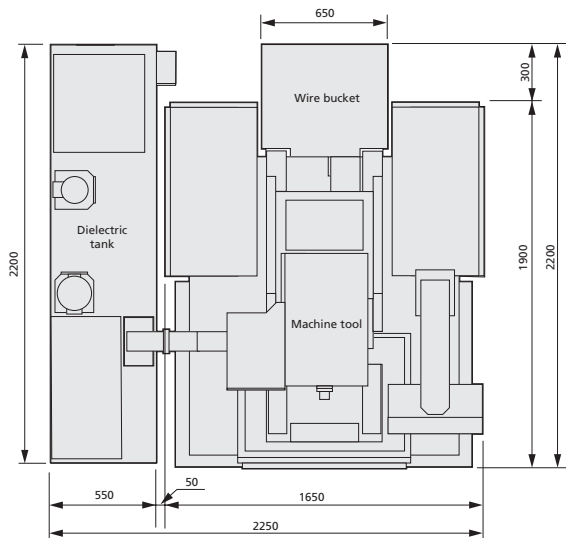

AQ300L

The masters in linear EDM technology

Linear wire EDM technology at entry level prices

Side view

Front view

Top view

Working table

CONTACT