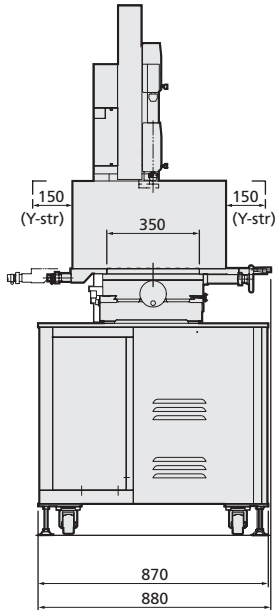

K1CN

The masters in linear EDM technology

HighSpeed EDM Hole Drilling

Side view

Front view

Top view

CONTACT

Sodick Europe Ltd.
Rowley Drive, Baginton
Coventry, CV3 4LS
United Kingdom
Phone +44(0)2476214314
Fax +44(0)2476305680