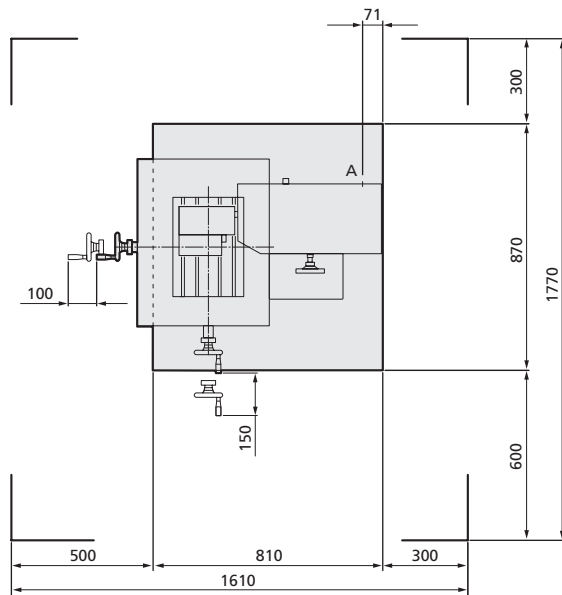

K1CN

The masters in linear EDM technology

HighSpeed EDM Hole Drilling

Side view

Front view

Top view

CONTACT

Sodick Europe Ltd.
Rowley Drive, Baginton
Coventry, CV3 4LS
United Kingdom
Phone +44(0)2476214314
Fax +44(0)2476305680