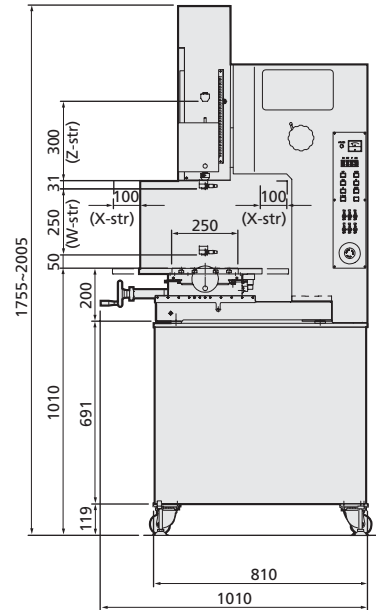

K1CN

The masters in linear EDM technology

HighSpeed EDM Hole Drilling

Side view

Front view

Top view

CONTACT

Sodick Europe Ltd.
Rowley Drive, Baginton
Coventry, CV3 4LS
United Kingdom
Phone +44(0)2476214314
Fax +44(0)2476305680